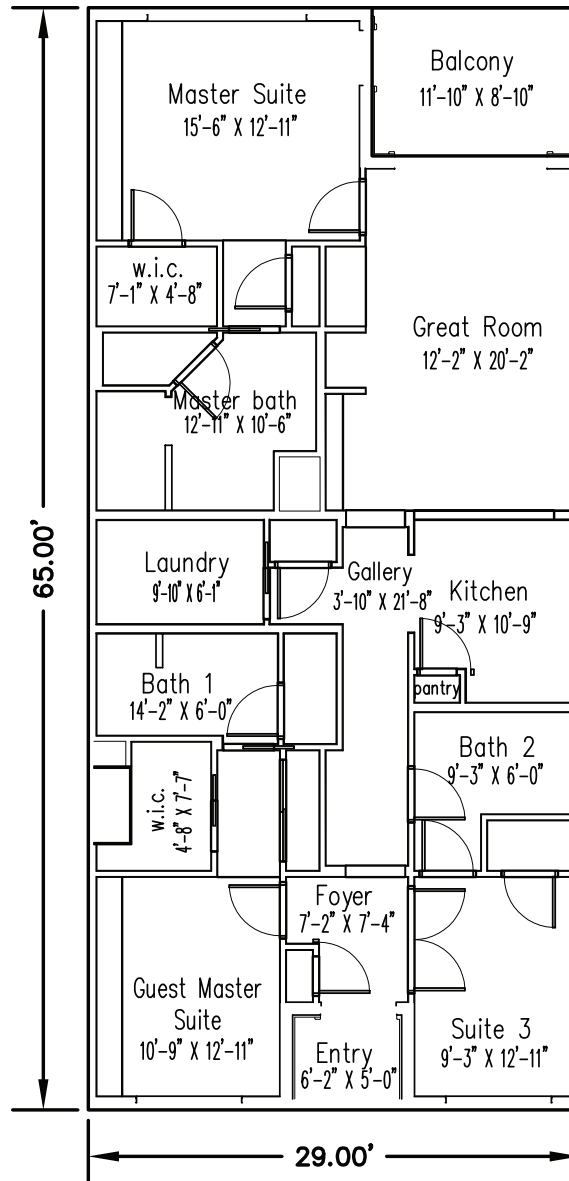

# GATEWAY AT RIVERWALK

### UNIT PLAN "F2"

Square Footage Total: 1,885 sf  
 Living Space: 1,747 sf  
 Balcony: 107 sf  
 Entry: 31 sf

*All sizes, dimensions, features and prices are subject to change without notice or obligation.  
 Consult a sales representative for further information.*