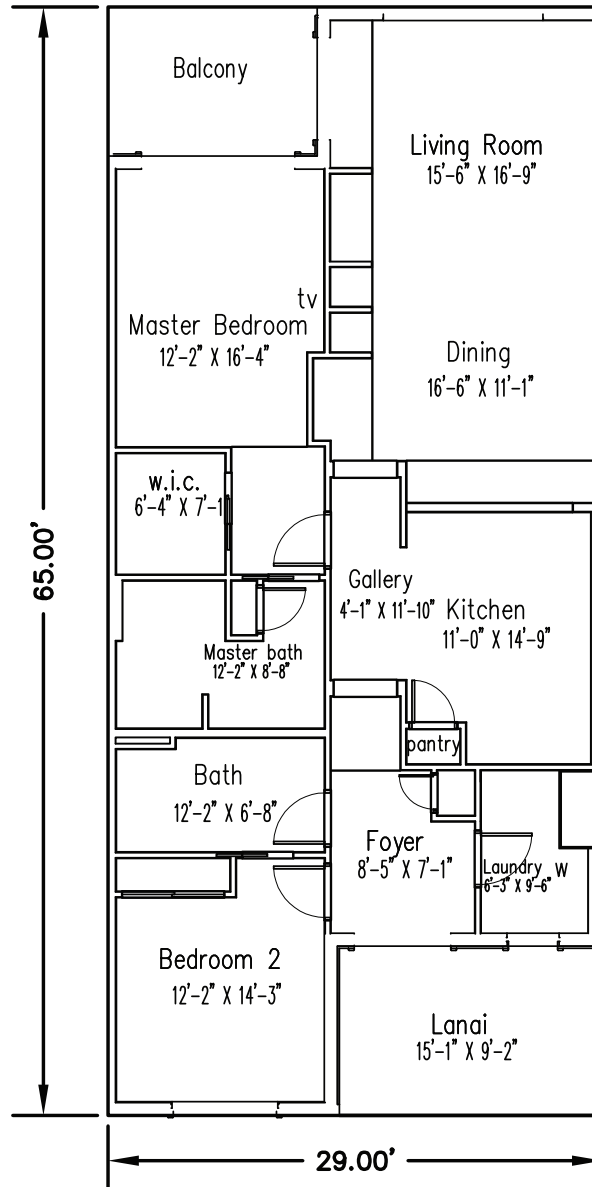

GATEWAY AT RIVERWALK

THE ST. THOMAS (F)

UNIT PLAN "F"

Square Footage Total: 1,885 sf
Living Space: 1,624 sf
Balcony: 107 sf
Lanai: 154 sf

*All sizes, dimensions, features and prices are subject to change without notice or obligation.
Consult a sales representative for further information.*