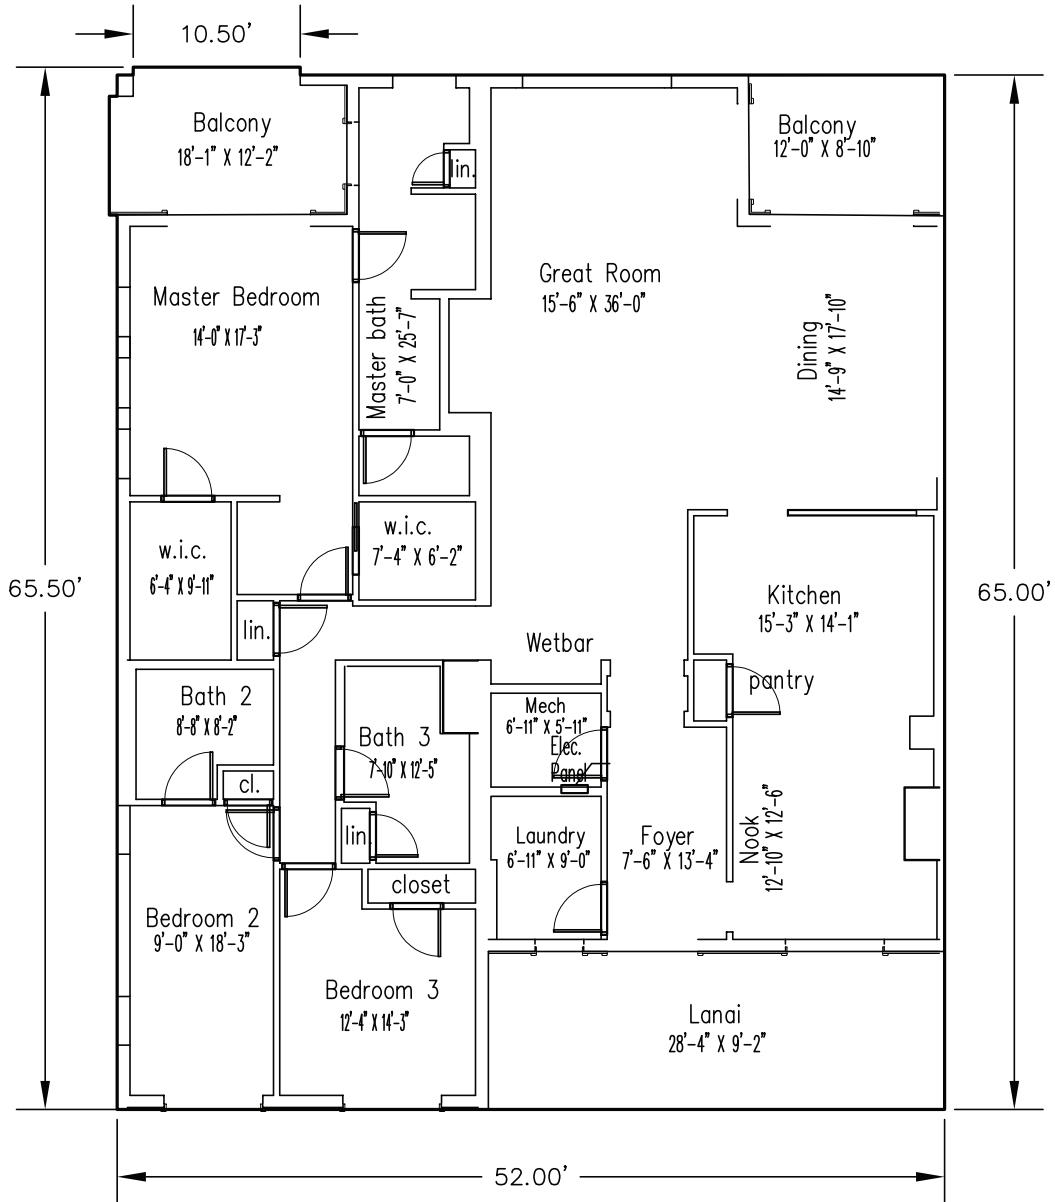

GATEWAY AT RIVERWALK

THE SERENITY (G1)

Penthouse "G1"

Square Footage Total: 3,390 sf
 Living Space: 2,847 sf
 Balcony: 258 sf
 Lanai: 285 sf

*All sizes, dimensions, features and prices are subject to change without notice or obligation.
 Consult a sales representative for further information.*