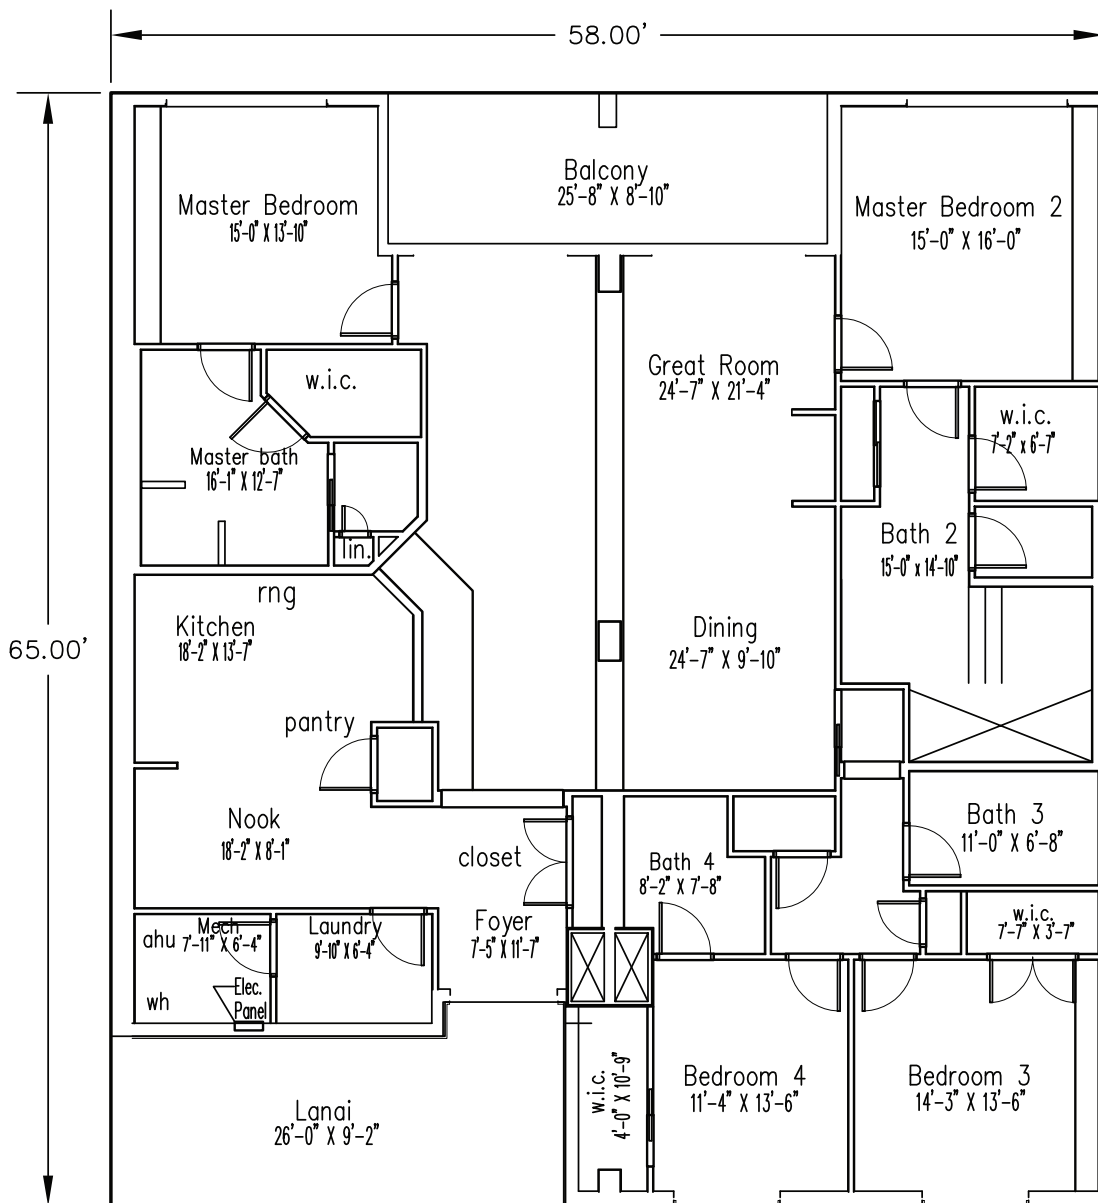

GATEWAY AT RIVERWALK

THE ISLANDER (P1)

Penthouse "P1"

Square Footage Total: 3,770 sf

Living Space: 3,269 sf

Balcony: 224 sf

Lanai: 277 sf

All sizes, dimensions, features and prices are subject to change without notice or obligation.