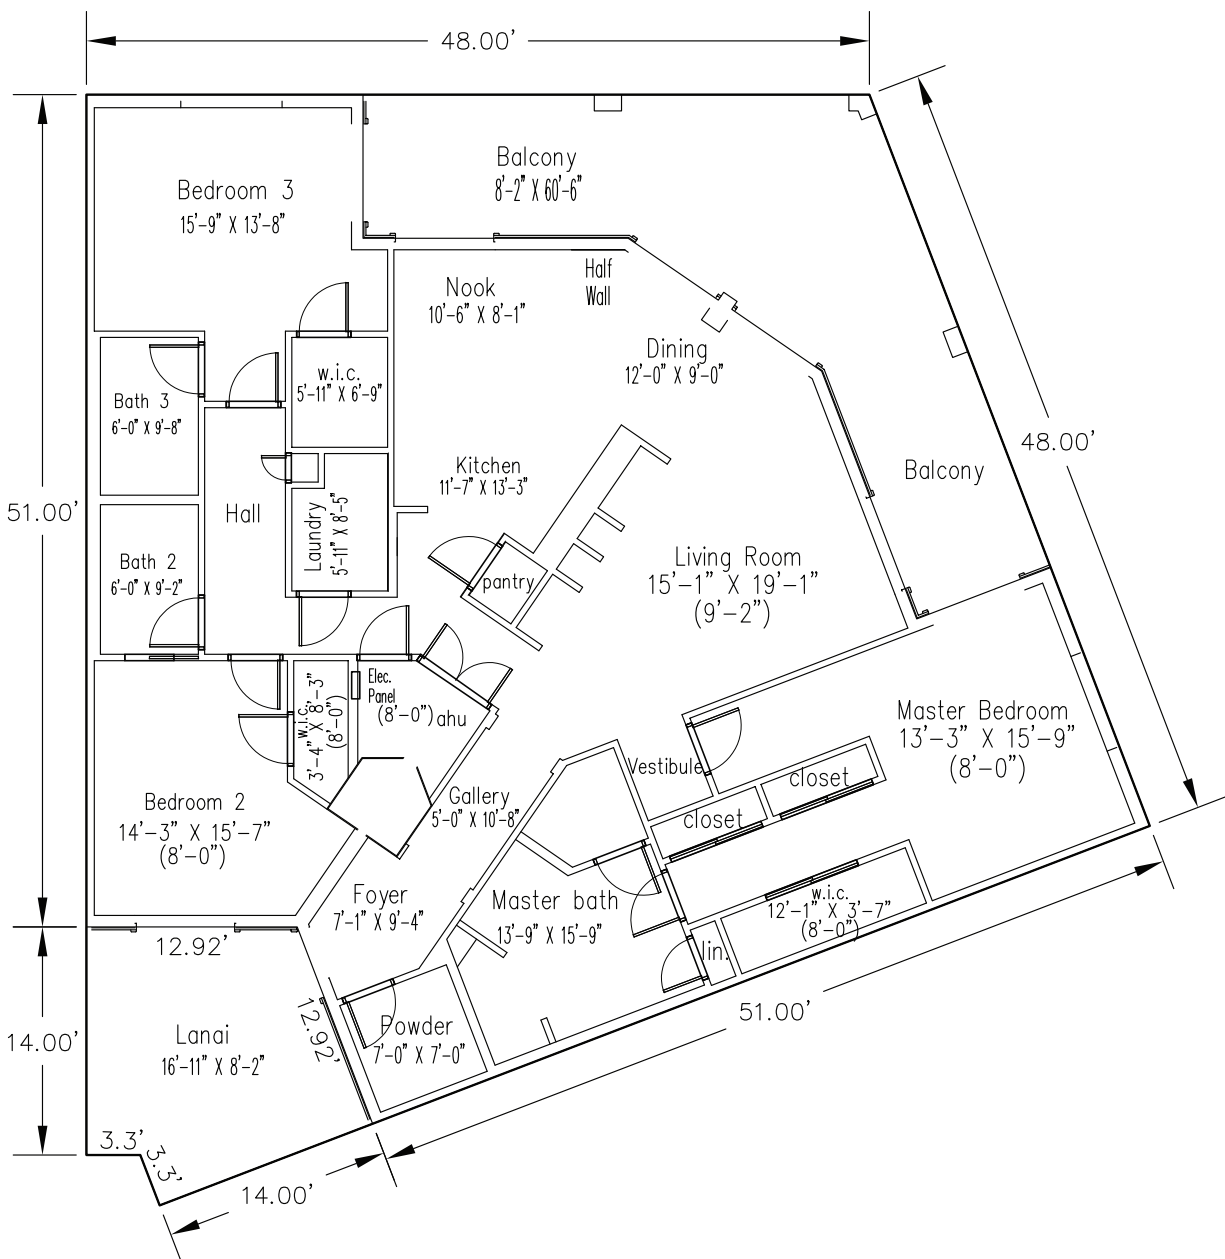

GATEWAY AT RIVERWALK

THE CORNERSTONE (K)

PENTHOUSE "K"

Square Footage Total: 3,335 sf
 Living Space: 2,585 sf
 Balcony: 523 sf
 Lanai: 227 sf

*All sizes, dimensions, features and prices are subject to change without notice or obligation.
 Consult a sales representative for further information.*